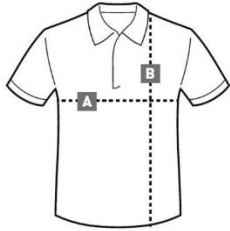

Polo Shirt Size Chart

Size	4	6	8	10	12	14	S	M	L	XL	XXL	XXXL
A	33	36	39	42	45	47	51	53	55	56	61	65
B	47	50	53	55	58	61	65	68	73	75	79	83

A = measure 2cm under armpit across the front of the shirt

B = from collar join to bottom of panel